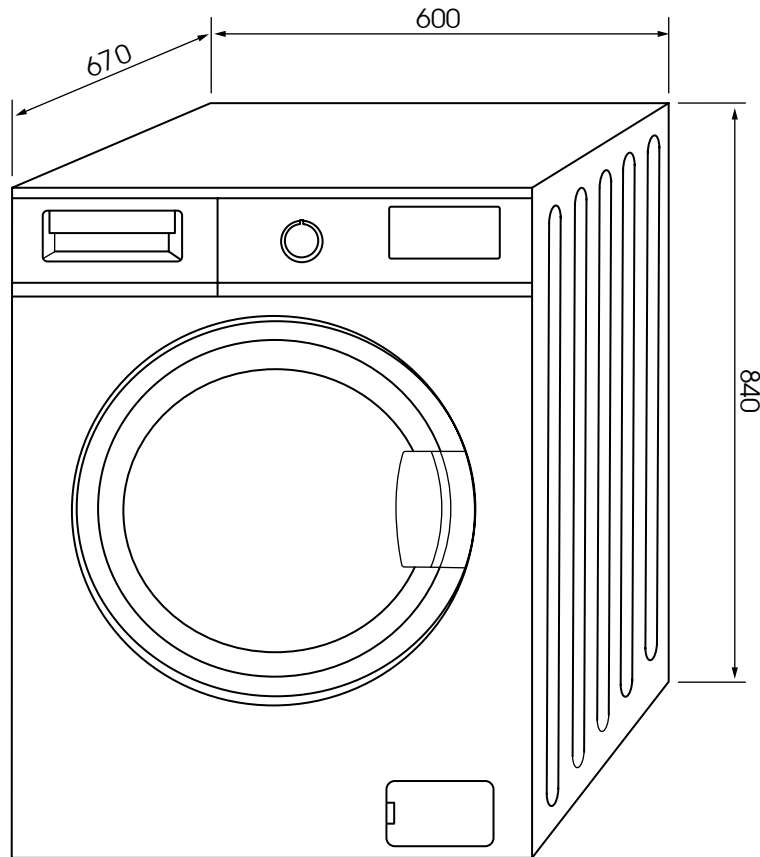

AUXILIARY FUNCTIONS

1	Steam Assist
2	Fast+
3	Anti-Crease
4	Prewash
5	Extra Rinse
6	Drum Clean

Scan for more info

EFLP1000G

10kg Front Loader Washing Machine

Euromaid

SPECIFICATIONS

Electrical Connection	10A Plug
Power	220 - 240V ~ / 50Hz
Power Cord Length	1.4m
Inlet Hose Type	Cold Only
Inlet Hose Length	1.0m
Outlet Hose Length	1.6m
Energy Star Rating	4
Energy Consumption (kWh per year)*	403
WELS Star Rating	4.5
Water Consumption (Litres per wash)**	86

DIMENSIONS (W x D x H)

Carton (mm)	650 x 685 x 880
Product (mm)	600 x 670 x 840

WEIGHT

Gross (kg)	78
Net (kg)	77

WARRANTY

Product	2 Years Parts and Labour
Brushless Motor	10 Years Parts

*When using the Cotton Eco, 40°C, 1400rpm programme, seven times per week | **When using the Cotton Eco, 40°C programme