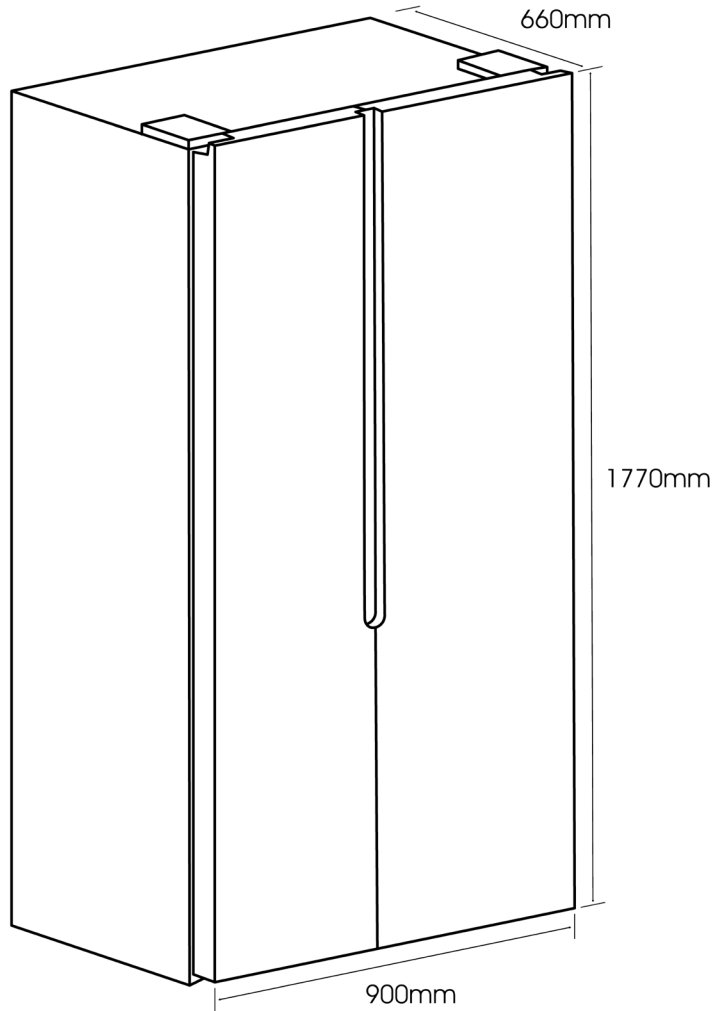

ESBS563S

532L Side By Side Fridge

Euromaid

FEATURES

Finish	Stainless Steel
Usable Volume	532L
Display	LED (External)
Temperature Control	Electronic (External)
Temperature Modes	Smart / ECO / Super Cooling / Super Freeze
Defrost	Automatic
Handle Type	Recessed
Interior Lighting	LED
Dairy Chiller	No
Vegetable Crisper	Yes
Internal Shelves	4 x Glass (Fridge) 4 x Glass (Freezer)
Door Shelves	4 x Full Width (Fridge) 4 x Full Width (Freezer)
Storage Bins	2 x (Fridge) 2 x (Freezer)
Accessories	Egg Tray x 1 Ice Cube Tray x 1

SPECIFICATIONS

Fridge Temp. Range	2 ~ 8°C
Freezer Temp. Range	-22°C ~ -15°C
Fridge Usable Volume	347L
Freezer Usable Volume	185L
Electrical Connection	10A Plug
Power	220 - 240V ~ 50Hz
Energy Consumption (kWh per year)	452
Energy Star Rating	3.5 Stars

DIMENSIONS (H x W x D)

Carton (mm)	1862 x 972 x 770
Product (mm)	1770 x 900 x 660
Min Clearance* (mm)	1820 x 1000 x 710

WEIGHT

Gross (kg)	99
Net (kg)	91

WARRANTY

Product	2 Years Parts and Labour
---------	--------------------------