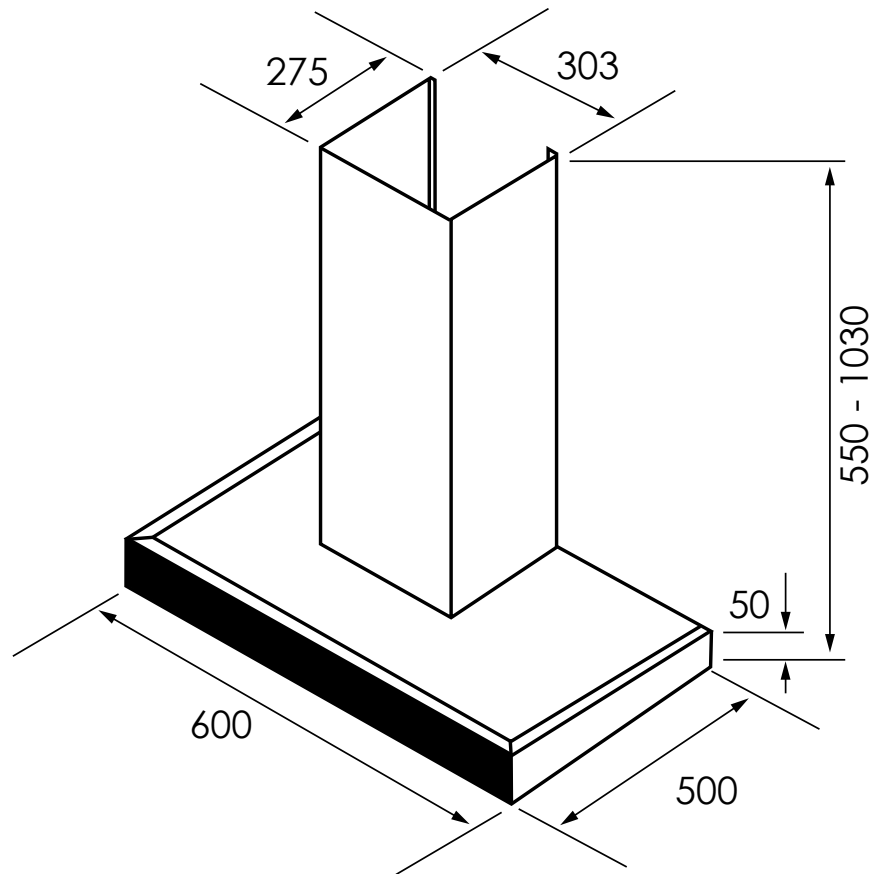

RFT6

60cm T-Shape Canopy Rangehood

Euromaid

FEATURES

Finish	Stainless Steel
Extraction	1000m ³ /h
No. of Speeds	3
Control Type	Touch with Red LED
Lighting	2 x LED
Filters	2 x Baffle

ACCESSORIES

Carbon Filter	CF260 (Optional)
Recirculating Kit	IA150BRK (Optional)
Flue Extension	IAFXSE1 (Optional)

Scan for more info

RFT6

60cm T-Shape Canopy Rangehood

Euromaid

SPECIFICATIONS

Electrical Connection	10A Plug
Power	220 - 240V ~ / 50Hz
Motor Wattage	190w
LED Wattage	2 x 1.5w
Power Cord Length	1.5m

DIMENSIONS (W x H x D)

Carton (mm)	660 x 555 x 405
Product (mm)	600 x 550 - 1030 x 500
Recommended Clearance (mm)	650 - 750*
Duct Diameter (mm)	150

WEIGHT

Gross (kg)	16
Net (kg)	14.5

WARRANTY

Product	2 Years Parts and Labour
---------	--------------------------