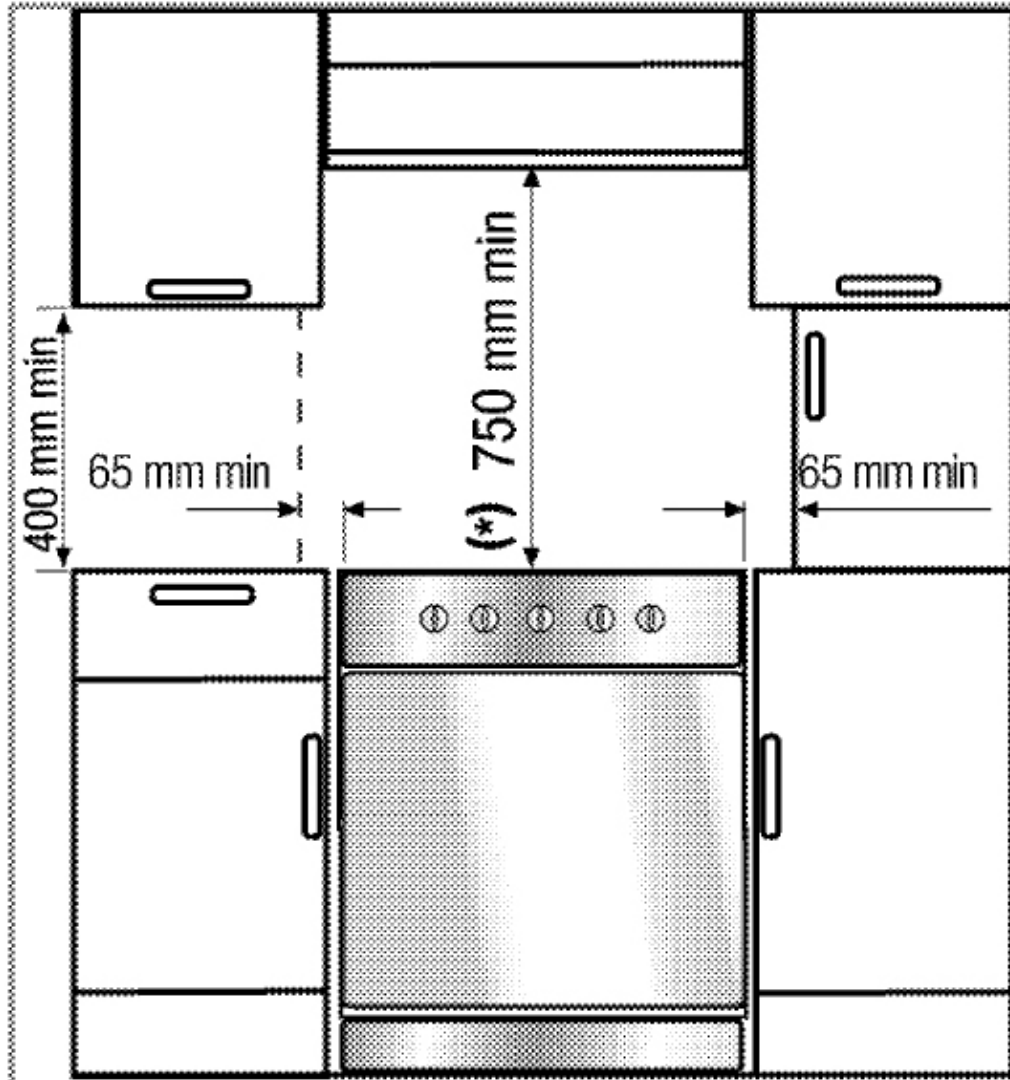

### Features

- Electric oven & grill
- Solid 4 burner cooktop
- 8 Function oven: 3D cooking, full grill, half grill with fan, bottom element (pizza), fan forced, fan assist, conventional and defrost
- Full width grill tray
- 77L gross oven volume
- Closed door grilling with fan
- Self clean catalytic oven liners
- Lower slide out storage compartment
- Full inner glass door
- European made
- Also available in white (EW60)

### Total Power

Total Power:	7.9 kW
Grill Wattage:	2.2 kw
Direct Wired:	33 amps
Cable Length:	2 metres
Power:	220 - 240 volt/50Hz

### Cooktop Power

Front Left:	145mm - 1000W
Rear Left:	180mm - 1500W
Front Right:	180mm - 2000W
Rear Right:	145mm - 1000W

### Product Dimensions

600mm (W) x 895 - 910mm (H) x 600mm (D)

Minimum requirements for installation with cabinets

**Warranty**  
2 year Parts and Labour