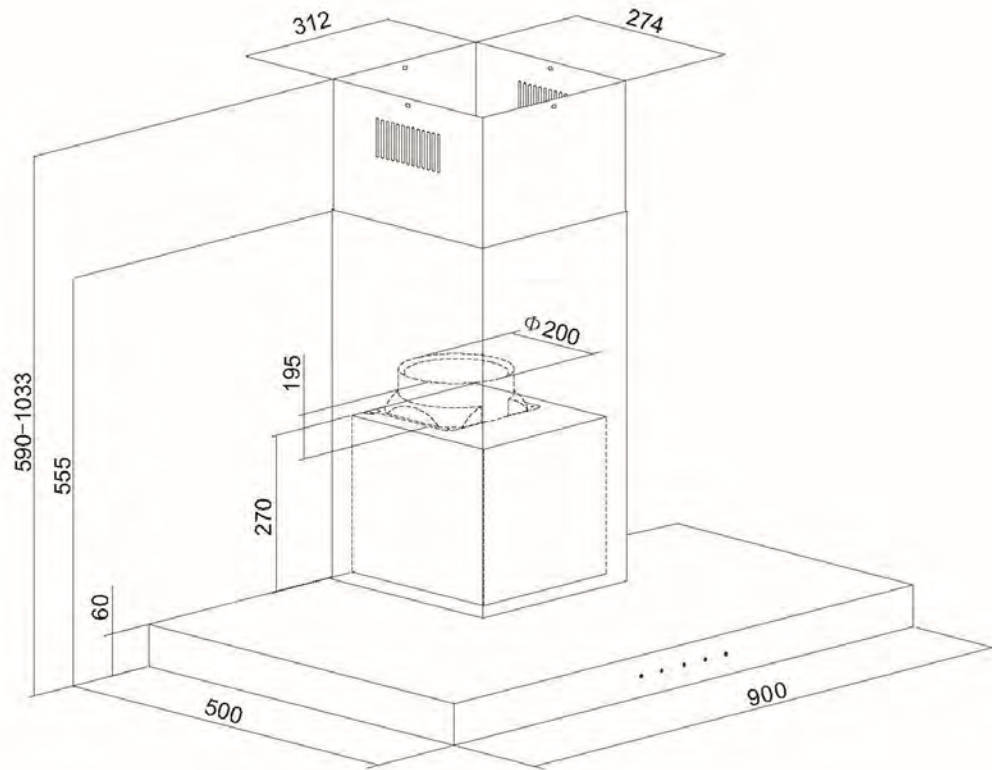

Noise Level: 62 dBA[▲]

Lighting: 7W LED Strip

Total Wattage: 327W with Motor

Ducting Spigot Size: 200mm

Models In Pack: INLCP92BG + INLRCM3

Accessories Included: 6 Metre Flexi-Duct & Wall/Eave Vent

[▲] dBA value provided is as a result of the measurement taken during the rangehood operating on full speed.

Note: dBA level is dependant on installation scenario and length of ducting run.

INLCP92BGRCPACK

90cm Wall Canopy Rangehood With Roof Cavity Motor

Euromaid
made for you.

Product Dimensions

900mm (W) x 590mm – 1033mm (H) x 500mm (D)